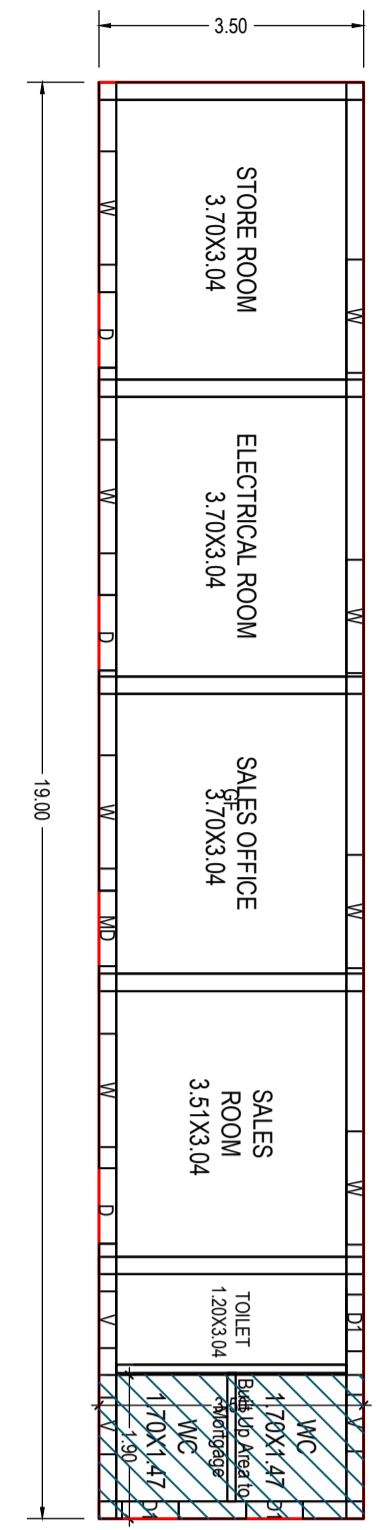

Project Name	Project Location	Project Status	Project Date
K. JAYACHANDRA NAIDU FILE STATION	1170003, BANGALORE, INDIA	Proposed	2023-10-26

Project Name	Project Location	Project Status	Project Date
K. JAYACHANDRA NAIDU FILE STATION	1170003, BANGALORE, INDIA	Proposed	2023-10-26

Project Name	Project Location	Project Status	Project Date
K. JAYACHANDRA NAIDU FILE STATION	1170003, BANGALORE, INDIA	Proposed	2023-10-26

Project Name	Project Location	Project Status	Project Date
K. JAYACHANDRA NAIDU FILE STATION	1170003, BANGALORE, INDIA	Proposed	2023-10-26

Project Name	Project Location	Project Status	Project Date
K. JAYACHANDRA NAIDU FILE STATION	1170003, BANGALORE, INDIA	Proposed	2023-10-26

Project Name	Project Location	Project Status	Project Date
K. JAYACHANDRA NAIDU FILE STATION	1170003, BANGALORE, INDIA	Proposed	2023-10-26

Project Name	Project Location	Project Status	Project Date
K. JAYACHANDRA NAIDU FILE STATION	1170003, BANGALORE, INDIA	Proposed	2023-10-26

Project Name	Project Location	Project Status	Project Date
K. JAYACHANDRA NAIDU FILE STATION	1170003, BANGALORE, INDIA	Proposed	2023-10-26

Project Name	Project Location	Project Status	Project Date
K. JAYACHANDRA NAIDU FILE STATION	1170003, BANGALORE, INDIA	Proposed	2023-10-26

Project Name	Project Location	Project Status	Project Date
K. JAYACHANDRA NAIDU FILE STATION	1170003, BANGALORE, INDIA	Proposed	2023-10-26

GROUND FLOOR PLAN
(Approved for CO) (SCALE 1:100)