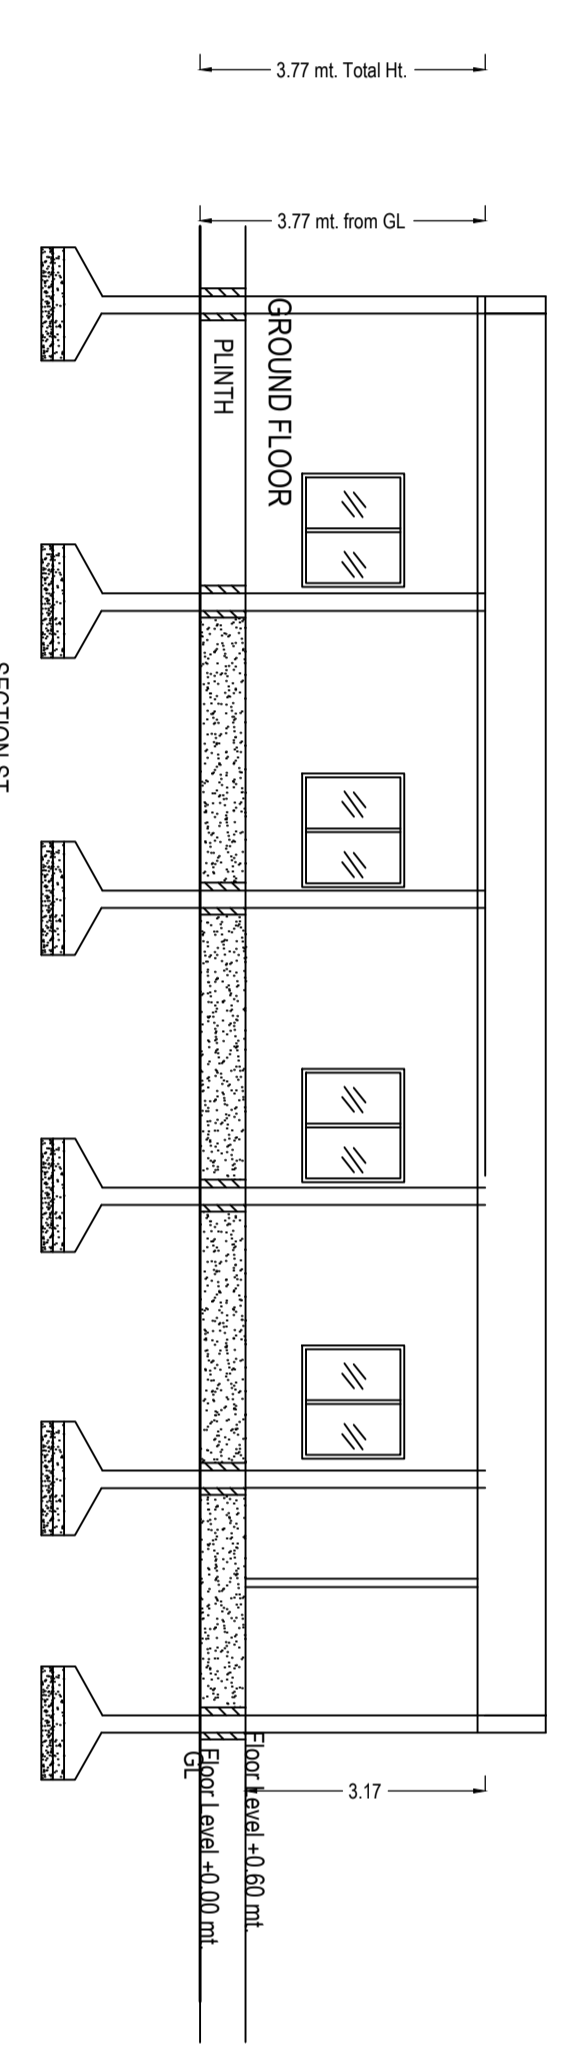

Project Name	Project Location	Project Status	Project Date
K. JAYACHANDRA NAIDU FILE STATION	1170003, BANGALORE, INDIA	Proposed	2023-10-26

Project Name	Project Location	Project Status	Project Date
K. JAYACHANDRA NAIDU FILE STATION	1170003, BANGALORE, INDIA	Proposed	2023-10-26

Project Name	Project Location	Project Status	Project Date
K. JAYACHANDRA NAIDU FILE STATION	1170003, BANGALORE, INDIA	Proposed	2023-10-26

Project Name	Project Location	Project Status	Project Date
K. JAYACHANDRA NAIDU FILE STATION	1170003, BANGALORE, INDIA	Proposed	2023-10-26

Project Name	Project Location	Project Status	Project Date
K. JAYACHANDRA NAIDU FILE STATION	1170003, BANGALORE, INDIA	Proposed	2023-10-26

Project Name	Project Location	Project Status	Project Date
K. JAYACHANDRA NAIDU FILE STATION	1170003, BANGALORE, INDIA	Proposed	2023-10-26

Project Name	Project Location	Project Status	Project Date
K. JAYACHANDRA NAIDU FILE STATION	1170003, BANGALORE, INDIA	Proposed	2023-10-26

Project Name	Project Location	Project Status	Project Date
K. JAYACHANDRA NAIDU FILE STATION	1170003, BANGALORE, INDIA	Proposed	2023-10-26

Project Name	Project Location	Project Status	Project Date
K. JAYACHANDRA NAIDU FILE STATION	1170003, BANGALORE, INDIA	Proposed	2023-10-26

Project Name	Project Location	Project Status	Project Date
K. JAYACHANDRA NAIDU FILE STATION	1170003, BANGALORE, INDIA	Proposed	2023-10-26

GROUND FLOOR PLAN
(Approved for CO) (SCALE 1:100)