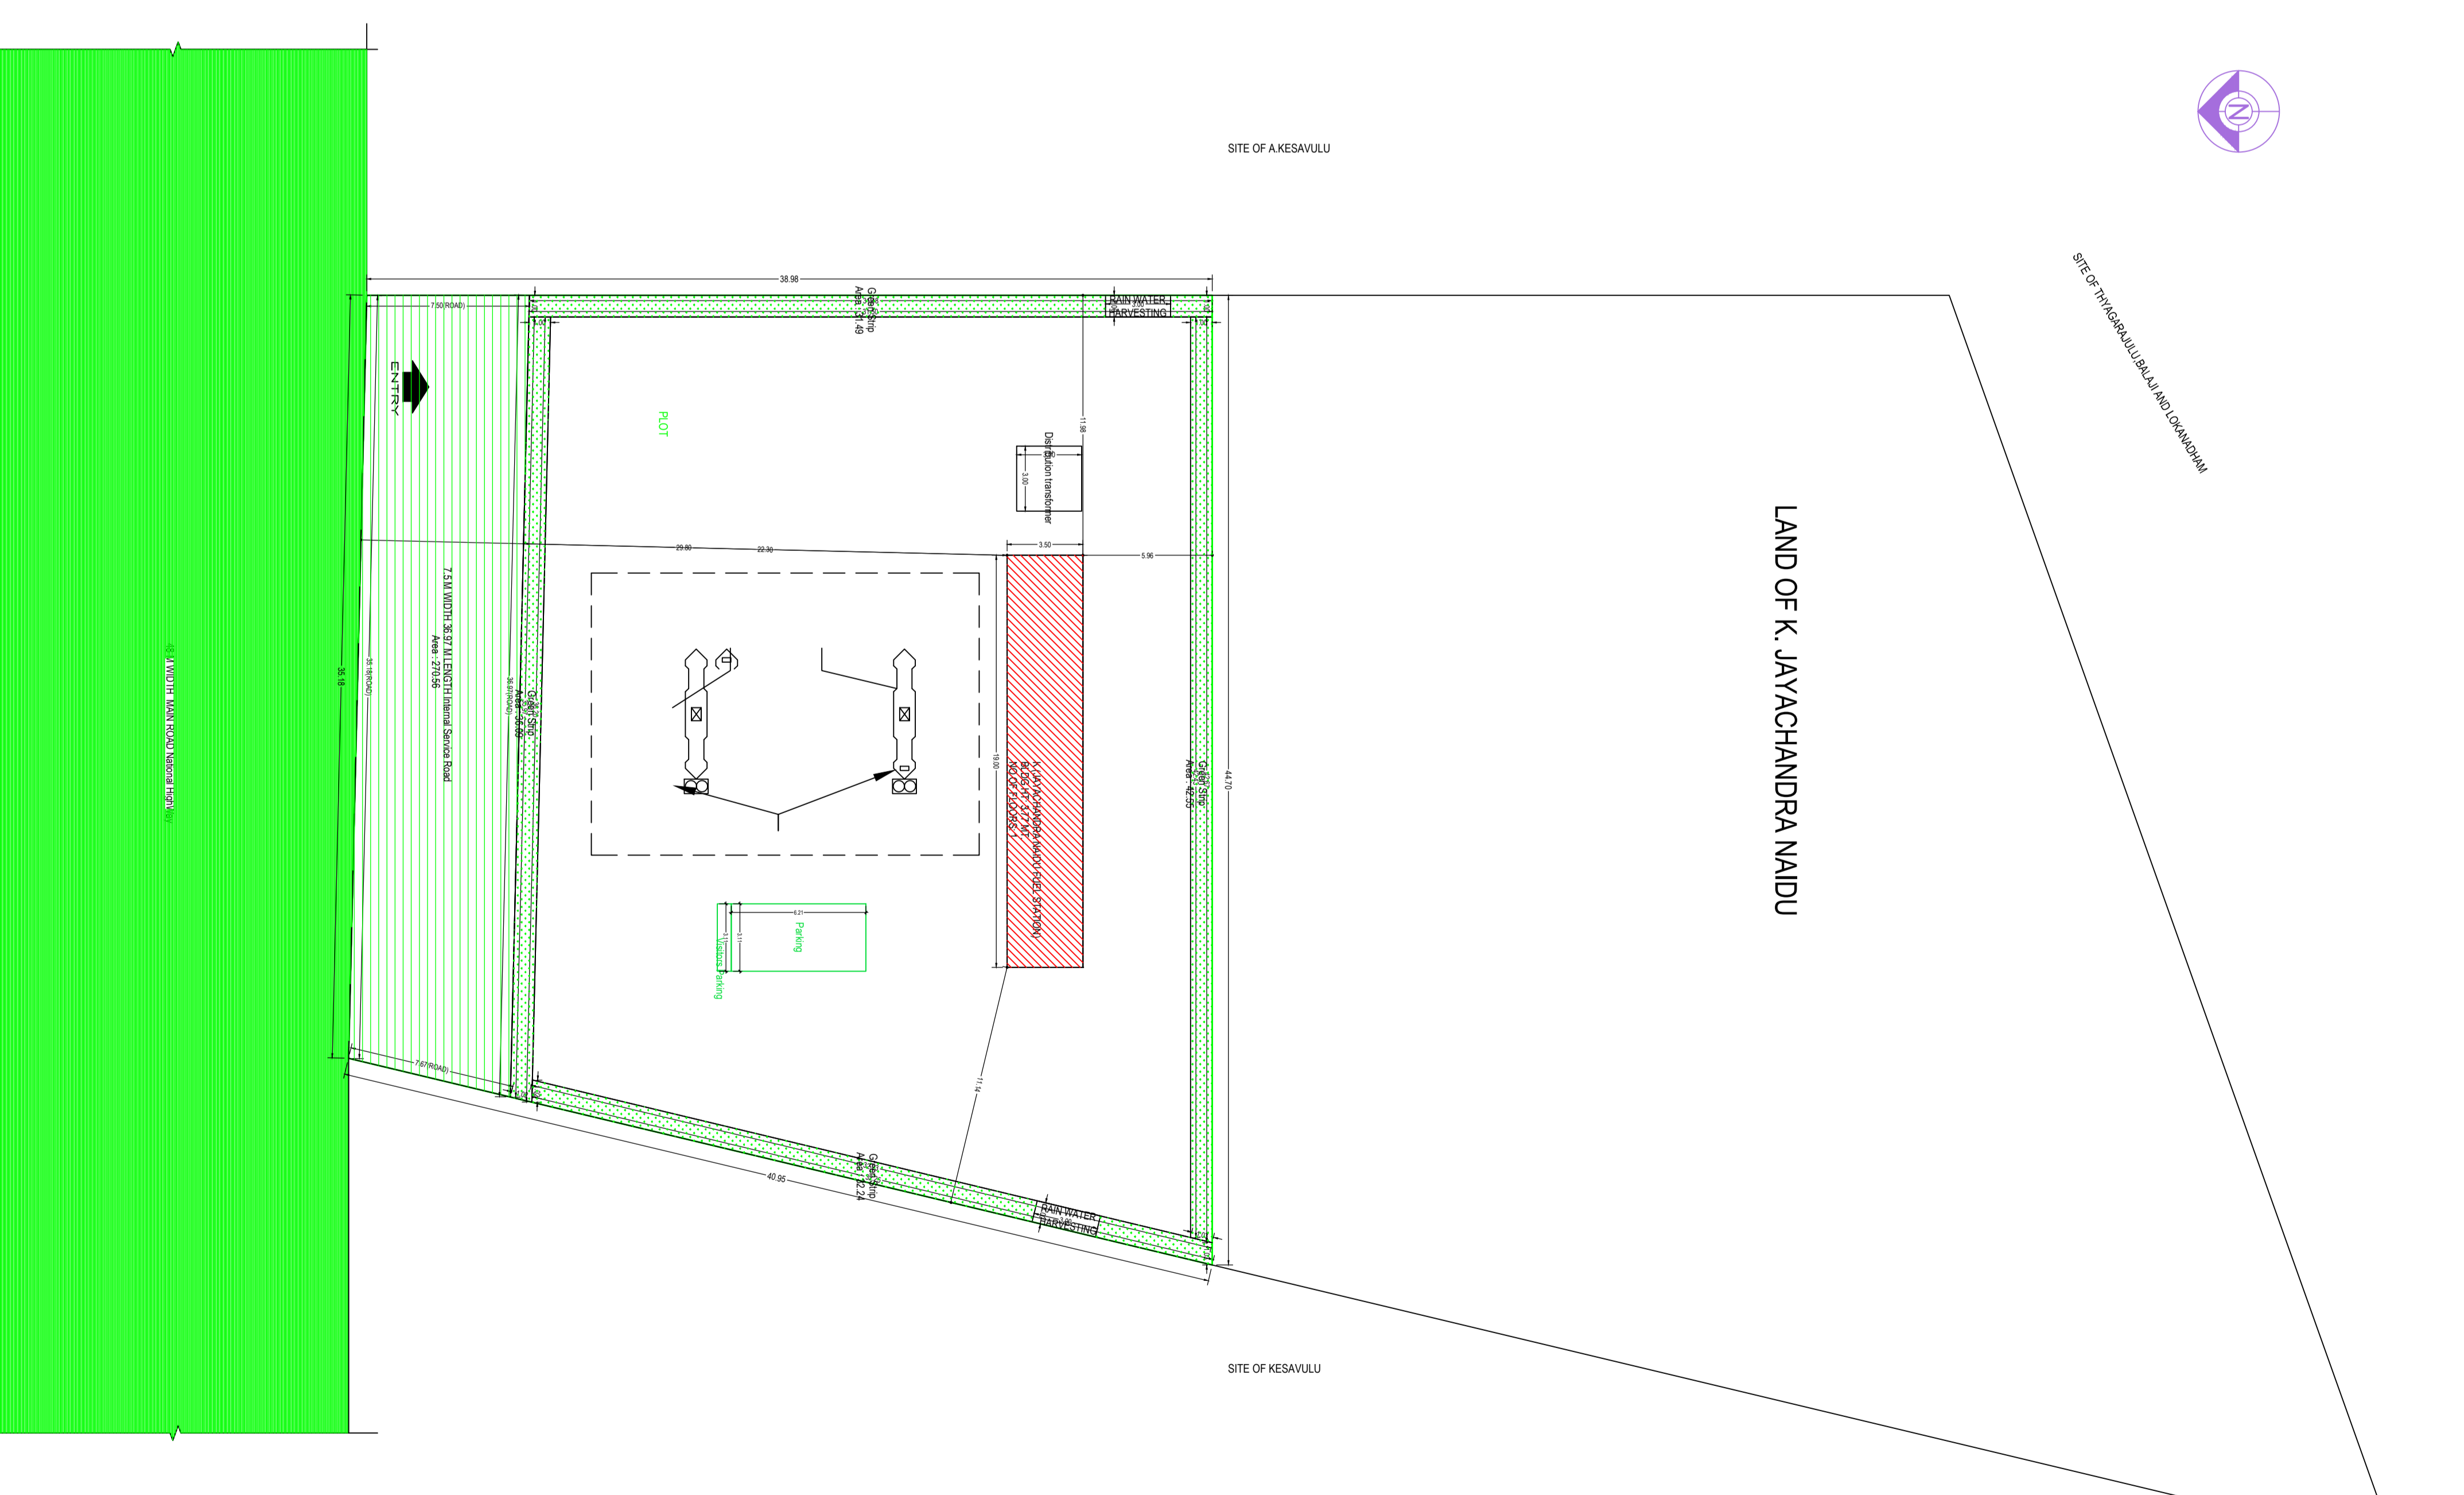

SCALE 1:200

Project Name	Project Location	Project Status	Project Date
K. JAYACHANDRA NAIDU FILE STATION	1170003, BANGALORE, INDIA	Proposed	2023-10-26